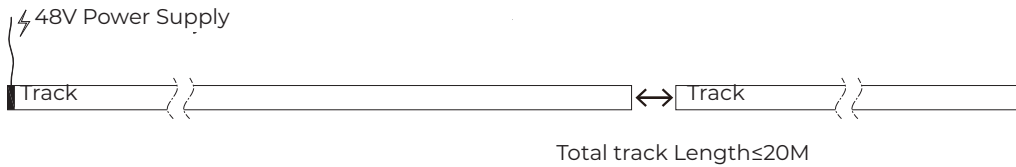

ARC-NB-SURF-INT90

- Material: AL6063/Anodised Aluminium
- Coating: Black (RAL9005)
- IP grade: IP20
- Application: Indoor
- Certification: CE, UKCA, ROHS, Reach
- Warranty: 3 years

Supplementary power supplies are needed beside the Spotlights module / Decorative module / Linear modular under below one conditions:

1. Load > 300W on the track
2. Total track length > 20M

Note:

1. The output data is based on the testing result of Ra90,3000K luminaires;
2. The tolerance of output data can be vary up to 10%;
3. The output data is typical value.