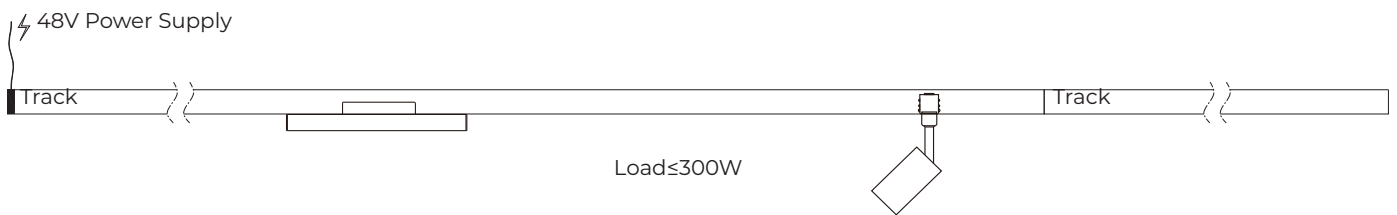

ARC-NB-SURF-INT90

- Material: AL6063/Anodised Aluminium
- Coating: Black (RAL9005)
- IP grade: IP20
- Application: Indoor
- Certification: CE, UKCA, ROHS, Reach
- Warranty: 3 years

Supplementary power supplies are needed beside the Spotlights module / Decorative module / Linear modular under below one conditions:

1. Load > 300W on the track
2. Total track length > 20M

Note:

1. The output data is based on the testing result of Ra90,3000K luminaires;
2. The tolerance of output data can be vary up to 10%;
3. The output data is typical value.