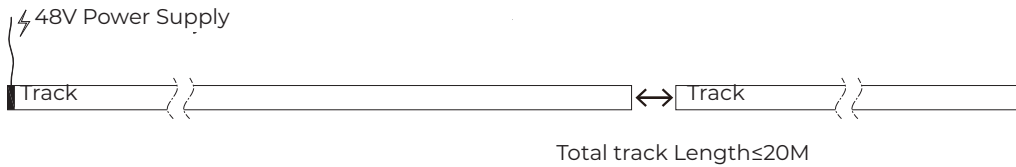

## ARC-NB-SURF90

- Material: AL6063/Anodised Aluminium
- Coating: Black (RAL9005)
- IP grade: IP20
- Application: Indoor
- Certification: CE, UKCA, ROHS, Reach
- Warranty: 3 years

Supplementary power supplies are needed beside the Spotlights module / Decorative module / Linear modular under below one conditions:

1. Load  $> 300W$  on the track
2. Total track length  $> 20M$

Note:

1. The output data is based on the testing result of Ra90,3000K luminaires;
2. The tolerance of output data can be vary up to 10%;
3. The output data is typical value.