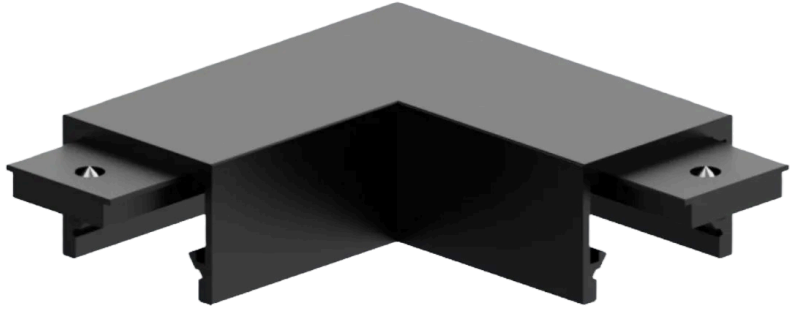

## ARC-NB-SURF90

- Material: AL6063/Anodised Aluminium
- Coating: Black (RAL9005)
- IP grade: IP20
- Application: Indoor
- Certification: CE, UKCA, ROHS, Reach
- Warranty: 3 years

Supplementary power supplies are needed beside the Spotlights module / Decorative module / Linear modular under below one conditions:

1. Load  $> 300W$  on the track
2. Total track length  $> 20M$

Note:

1. The output data is based on the testing result of Ra90,3000K luminaires;
2. The tolerance of output data can be vary up to 10%;
3. The output data is typical value.