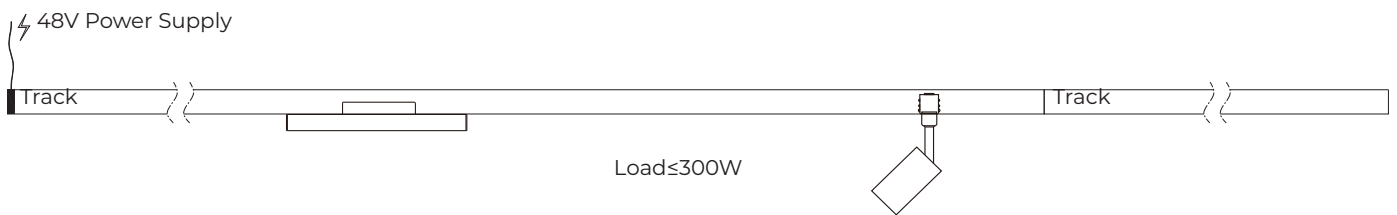

## ARC-NB-SURF90

- Material: AL6063/Anodised Aluminium
- Coating: Black (RAL9005)
- IP grade: IP20
- Application: Indoor
- Certification: CE, UKCA, ROHS, Reach
- Warranty: 3 years

Supplementary power supplies are needed beside the Spotlights module / Decorative module / Linear modular under below one conditions:

1. Load  $> 300W$  on the track
2. Total track length  $> 20M$

Note:

1. The output data is based on the testing result of Ra90,3000K luminaires;
2. The tolerance of output data can be vary up to 10%;
3. The output data is typical value.