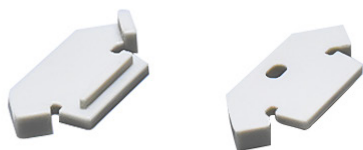

ARC-OHS-SIL

Profile Type	LED TAPE WIDTH
--------------	----------------

Tile In	up to 12mm Tape
---------	-----------------

COLOUR VERSIONS	LENGTH
-----------------	--------

Silver	2000 mm
--------	---------

TECHNICAL DRAWING WITH DIMENSIONS

TECHNICAL INSTRUCTIONS

PRODUCT OVERVIEW

The Arc LED 2m Overhang Shelf Profile is a purpose-designed aluminium LED mounting profile that creates clean, discreet LED illumination underneath shelves, cabinets, or other horizontal surfaces. It's part of Arc LED's specialist profile range tailored for interior lighting solutions

Made from anodised aluminium, the profile not only provides a sleek silver finish but also helps with heat dissipation — extending the life of the LED strip installed within. Aluminium profiles like this are reputed for improving both the functionality and appearance of LED lighting installations by providing durability, protection, and a professional finish.

TECHNICAL SPECIFICATIONS

Length	2000mm
Internal Width	13mm
Overall Width	18mm
Depth	37.2mm
Material	Extruded Aluminum 6063-T5
Led Lights	Fits upto 12mm Tape

ACCESSORIES

DIFFUSERS

OPAL DIFFUSER INCLUDED