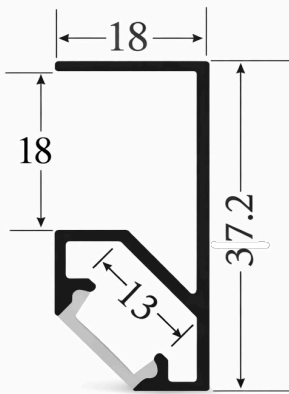

ARC-OHS-SIL

Profile Type	LED TAPE WIDTH
--------------	----------------

Tile In	up to 12mm Tape
---------	-----------------

COLOUR VERSIONS	LENGTH
-----------------	--------

Silver	2000 mm
--------	---------

TECHNICAL DRAWING WITH DIMENSIONS

TECHNICAL INSTRUCTIONS

PRODUCT OVERVIEW

The Arc LED 2m Overhang Shelf Profile is a purpose-designed aluminium LED mounting profile that creates clean, discreet LED illumination underneath shelves, cabinets, or other horizontal surfaces. It's part of Arc LED's specialist profile range tailored for interior lighting solutions

TECHNICAL SPECIFICATIONS

Length	2000mm
Internal Width	13mm
Overall Width	18mm
Depth	37.2mm
Material	Extruded Aluminum 6063-T5
Led Lights	Fits upto 12mm Tape

ACCESSORIES

DIFFUSERS

OPAL DIFFUSER INCLUDED