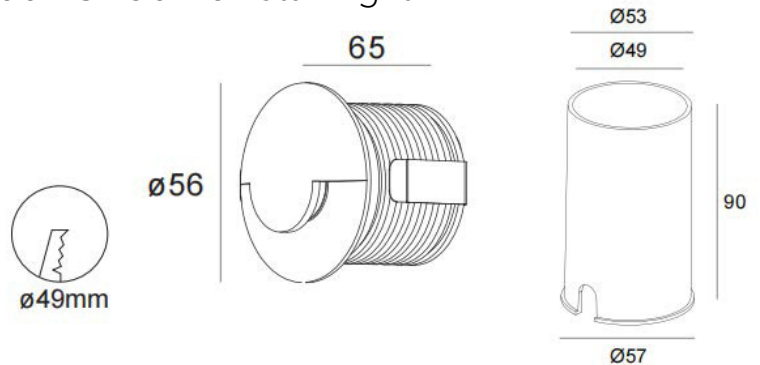

## DOCK VERTICAL SLOT - Stainless Steel

3W 24V 2700K CRI90 IP67 Stair Light

### Dimensions

|                               |         |
|-------------------------------|---------|
| Overall Dimension             | 56x65mm |
| Cutout                        | 49mm    |
| Thickness of mounting surface | >5mm    |
| Recessed Depth                | 90mm    |
| Weight                        | 0.2kg   |