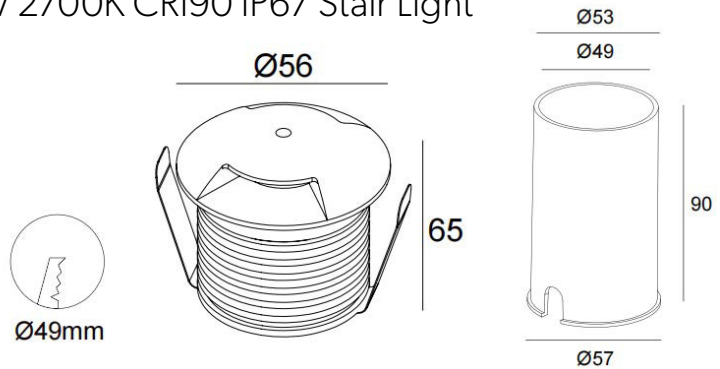

///ArcLED

Model No. DOCK EYELID - Stainless Steel

3W 24V 2700K CRI90 IP67 Stair Light

Characteristics

Adjustability	Fixed
Material	Stainless steel
Color Available	Stainless steel
Color temperature	2700K
Beam angle	N/A°
Optics	Lens
IP	IP67
Warranty(Year)	5-Year

Photometric Result

Light source	COB
Luminous flux	120lm
Ra	92
UGR	<44
LED Qty	1
Energy Class	F
LM80	L90B10>50000
McAdam	SDCM <3

Electrical Specifications

Power	3W
Input current	DC24V
Power supply	24V Constant Voltage
Class	III

Dimensions

Overall Dimension	ø56x65mm
Cutout	ø49mm
Thickness of mounting surface	>5mm
Recessed Depth	90mm
Weight	0.2kg

Optional

24V Constant Voltage

Driver

On-Off DALI 0/1-10V Triac

Certification