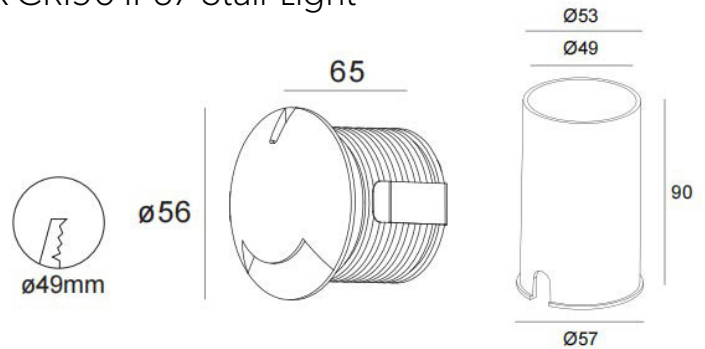

///ArcLED

DOCK HORIZONTAL SLOT - Stainless Steel

3W 24V 2700K CRI90 IP67 Stair Light

Characteristics

Adjustability	Fixed
Material	Stainless steel
Color Available	Stainless steel
Color temperature	2700K
Beam angle	N/A°
Optics	Lens
IP	IP67
Warranty(Year)	5-Year

Photometric Result

Light source	COB
Luminous flux	120lm
Ra	92
UGR	<44
LED Qty	1
Energy Class	F
LM80	L90B10>50000
McAdam	SDCM <3

Electrical Specifications

Power	3W
Input current	DC24V
Power supply	24V Constant Voltage
Class	III

Dimensions

Overall Dimension	56x65mm
Cutout	49mm
Thickness of mounting surface	>5mm
Recessed Depth	90mm
Weight	0.2kg

Optional

24V Constant Voltage

Driver

On-Off DALI 0/1-10V Triac

Certification