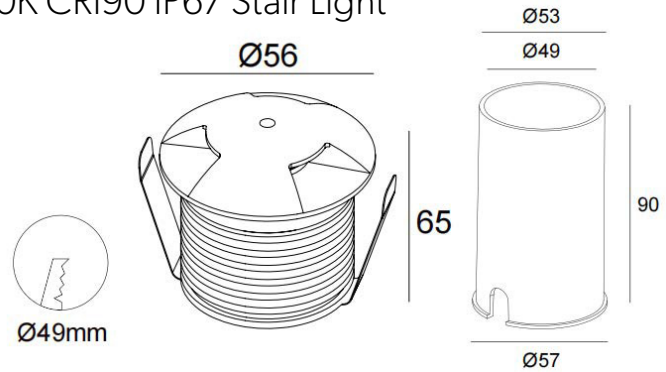

///ArcLED

Model No. DOCK LOUVRE - Stainless Steel

3W 24V 2700K CRI90 IP67 Stair Light

Characteristics

| | |
|-------------------|-----------------|
| Adjustability | Fixed |
| Material | Stainless steel |
| Color Available | Stainless steel |
| Color temperature | 2700K |
| Beam angle | N/A° |
| Optics | Lens |
| IP | IP67 |
| Warranty(Year) | 5-Year |

Photometric Result

| | |
|---------------|--------------|
| Light source | COB |
| Luminous flux | 120lm |
| Ra | 92 |
| UGR | <44 |
| LED Qty | 1 |
| Energy Class | F |
| LM80 | L90B10>50000 |
| McAdam | SDCM <3 |

Electrical Specifications

| | |
|---------------|----------------------|
| Power | 3W |
| Input current | DC24V |
| Power supply | 24V Constant Voltage |
| Class | III |

Dimensions

| | |
|-------------------------------|----------|
| Overall Dimension | ø56x65mm |
| Cutout | ø49mm |
| Thickness of mounting surface | >5mm |
| Recessed Depth | 90mm |
| Weight | 0.2kg |