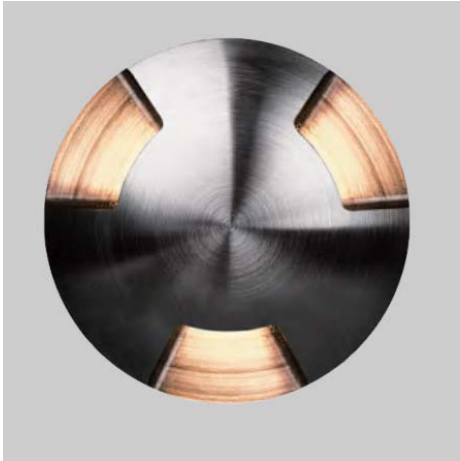

///ArcLED

Model No. DOCK LOUVRE - Stainless Steel

3W 24V 2700K CRI90 IP67 Stair Light

Characteristics

| | |
|-------------------|-----------------|
| Adjustability | Fixed |
| Material | Stainless steel |
| Color Available | Stainless steel |
| Color temperature | 2700K |
| Beam angle | N/A° |
| Optics | Lens |
| IP | IP67 |
| Warranty(Year) | 5-Year |

Photometric Result

| | |
|---------------|--------------|
| Light source | COB |
| Luminous flux | 120lm |
| Ra | 92 |
| UGR | <44 |
| LED Qty | 1 |
| Energy Class | F |
| LM80 | L90B10>50000 |
| McAdam | SDCM <3 |