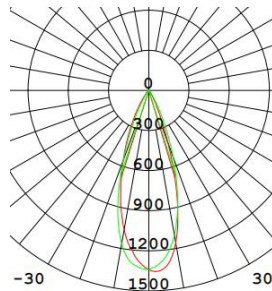

Model No. KIRO - Black/White

Trimless 7W 350mA IP20 Marker Light