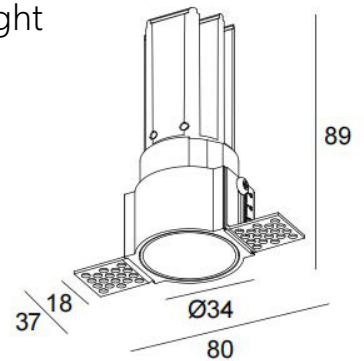

## Model No. KIRO - Black/White

Trimless 7W 350mA IP20 Marker Light

ø45 mm

### Dimensions

Overall Dimension	ø34*89mm
Cutout	ø45mm
Thickness of mounting surface	2-16mm
Recessed Depth	109mm