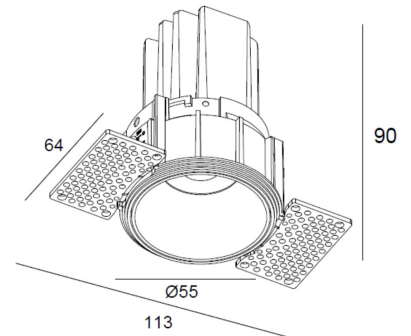

Model No. NIVO- Black/White

Trimless Fluted Mini Downlight