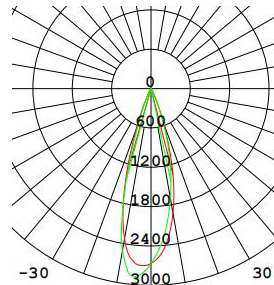

///ArcLED

Model No. NIVO- Black/White

Trimless Fluted Mini Downlight

Characteristics

Adjustability	Fixed
Material	Aluminium Alloy
Color Available	Texture white / Texture Black
Color temperature	2700K / 3000k
Beam angle	24°
Optics	Lens
IP	IP54
Warranty(Year)	5-Year

Photometric Result

Light source	COB
Luminous flux	482lm
Ra	92
UGR	<14
LED Qty	1
Energy Class	F
LM80	L90B10>50000
McAdam	SDCM <3

Electrical Specifications

Power	7W
Input current	350mA
Power supply	Exclude LED power supply 350mA-DC
Class	III

Dimensions

Overall Dimension	Ø55x90mm
Cutout	Ø60-70mm
Thickness of mounting surface	2-16mm
Recessed Depth	110mm
Weight	0.45kg

Optional

Remote LED POWER SUPPLY 350mA/500mA-DC DIM/
Non DIM

Driver

On-Off DALI 0/1-10V Triac