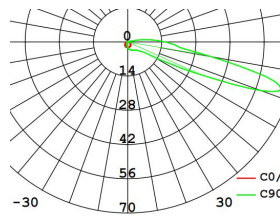

///ArcLED

Model No. DOCK - Stainless Steel

3W 24V 2700K CRI90 IP67 Stair Light

Characteristics

Adjustability	Fixed
Material	Stainless steel
Color Available	Stainless steel
Color temperature	2700K
Beam angle	N/A°
Optics	Lens
IP	IP67
Warranty(Year)	5-Year

Photometric Result

Light source	COB
Luminous flux	120lm
Ra	92
UGR	<44
LED Qty	1
Energy Class	F
LM80	L90B10>50000
McAdam	SDCM <3

Electrical Specifications

Power	3W
Input current	DC24V
Power supply	24V Constant Voltage
Class	III

Dimensions

Overall Dimension	56x65mm
Cutout	49mm
Thickness of mounting surface	>5mm
Recessed Depth	90mm
Weight	0.2kg

Optional

24V Constant Voltage

Driver

On-Off DALI 0/1-10V Triac

Certification