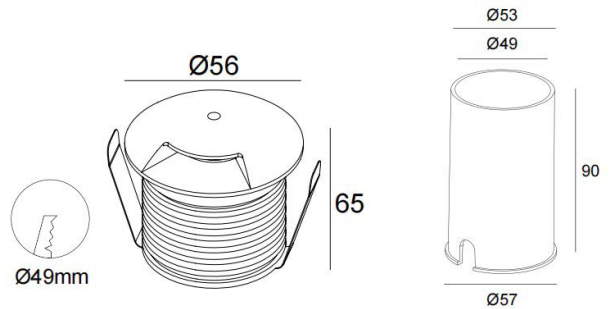

///ArcLED

Model No. DOCK - Stainless Steel

3W 24V 2700K CRI90 IP67 Stair Light

Characteristics

Adjustability	Fixed
Material	Stainless steel
Color Available	Stainless steel
Color temperature	2700K
Beam angle	N/A°
Optics	Lens
IP	IP67
Warranty(Year)	5-Year

Photometric Result

Light source	COB
Luminous flux	120lm
Ra	92
UGR	<44
LED Qty	1
Energy Class	F
LM80	L90B10>50000
McAdam	SDCM <3

Electrical Specifications

Power	3W
Input current	DC24V
Power supply	24V Constant Voltage
Class	III

Dimensions

Overall Dimension	56x65mm
Cutout	49mm
Thickness of mounting surface	>5mm
Recessed Depth	90mm
Weight	0.2kg

Optional

24V Constant Voltage

Driver

On-Off DALI 0/1-10V Triac

Certification