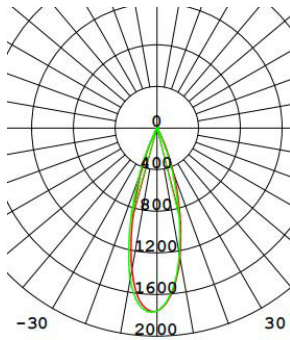

///ArcLED

Model No. YACHT - Textured White

24V 2700K IP65 Antiglare Downlight

ø45mm

84

Ø50

Characteristics

Adjustability	Fixed
Material	Aluminium Alloy
Color Available	Texture white
Color temperature	2700K
Beam angle	24°
Optics	Lens
IP	IP65
Warranty(Year)	5-Year

Photometric Result

Light source	COB
Luminous flux	490lm
Ra	92
UGR	<13
LED Qty	1
Energy Class	F
LM80	L90B10>50000
McAdam	SDCM <3

Electrical Specifications

Power	7W
Input current	DC24V
Power supply	24V Constant Voltage
Class	III

Dimensions

Overall Dimension	ø50x84mm
Cutout	ø45mm
Thickness of mounting surface	1-50mm
Recessed Depth	104mm
Weight	0.28kg

Optional

24V Constant Voltage

Driver

On-Off DALI 0/1-10V Triac

Certification